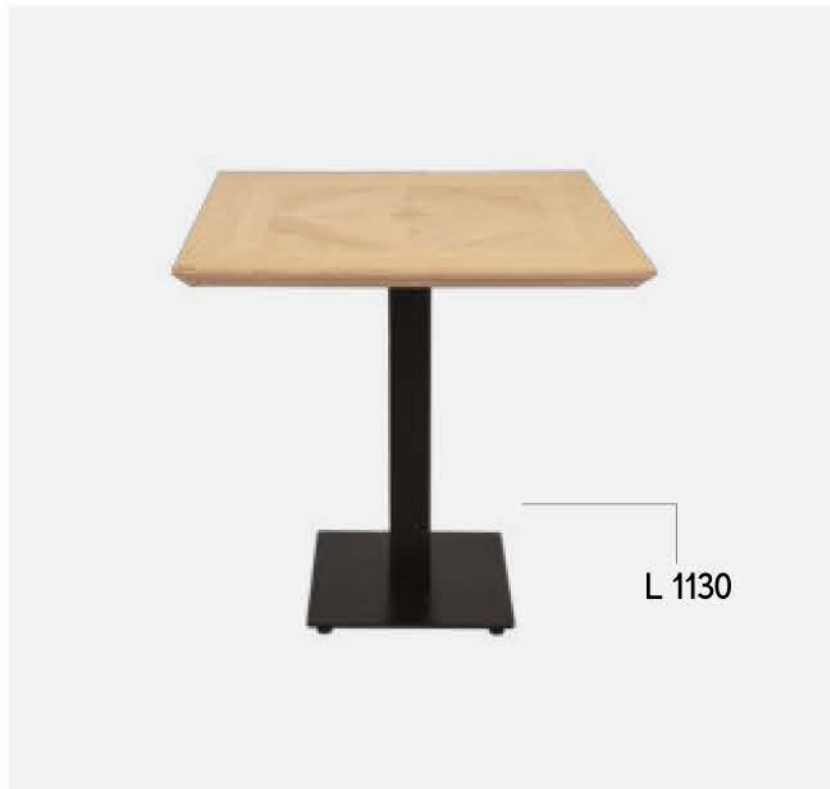

M 4000 Beech

M 750 Oak

M 3950 Oak

M 780 Walnut (American)