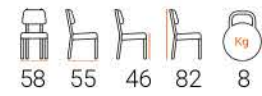

INDOOR CHAIRS

Our indoor chairs which are produced as metal and wooden with the diversities and ergonomic designs, can be used in almost any place.

SANDRA SWIVEL

CRISTIANA STRIPE

OTTO PLUS

LIVIA

FARAH PLUS
WICKER

53 46 46 82 7,5

ROME PLUS
WICKER

57 56 46 75 8

FARAH WICKER

45 46 46 82 7,5

ROME PLUS
STRIPE

57 56 46 75 8,5

ORELLA

53 50 46 78 8,5

STYLE

64 63 46 90 8,5

COOL

56 58 46 87 8,5

MALDIV

65 54 46 77 8,5

HILDA