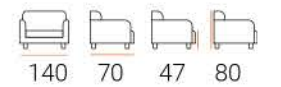

52 50 77 96 10

ODINA BAR

42 45 73 90 14

ALEDA BAR

50 45 79 93 13

GALLON BAR

53 64 75 123 10

CAMELLA BAR

48 51 74 85 12

PLANET BAR

VALDA SWIVEL BAR

TOR BAR

DIYA BAR

B 750 PLUS
BENCH

ARIZONA
BENCH

B 750 BENCH

B 1260
(Bench-Single)

B 390
STRIPE BENCH

B 1500
BENCH

B 2000 BENCH

B 5000 BENCH

B 900 BENCH

B 320 BENCH

B 350 BENCH