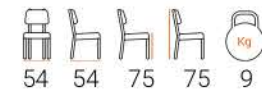

52 50 77 96 10

ODINA BAR

42 45 73 90 14

ALEDA BAR

50 45 79 93 13

GALLON BAR

53 64 75 123 10

CAMELLA BAR

48 51 74 85 12

PLANET BAR

VALDA SWIVEL BAR

TOR BAR

DIYA BAR

B 750 PLUS
BENCH

ARIZONA
BENCH

B 750 BENCH

B 1260
(Bench-Single)

B 390
STRIPE BENCH

B 1500
BENCH

B 2000 BENCH

B 5000 BENCH

B 900 BENCH

B 320 BENCH

B 350 BENCH