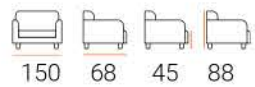

52 50 77 96 10

ODINA BAR

42 45 73 90 14

ALEDA BAR

50 45 79 93 13

GALLON BAR

53 64 75 123 10

CAMELLA BAR

48 51 74 85 12

PLANET BAR

VALDA SWIVEL BAR

TOR BAR

DIYA BAR

B 750 PLUS
BENCH

ARIZONA
BENCH

B 750 BENCH

B 1260
(Bench-Single)

B 390
STRIPE BENCH

B 1500
BENCH

B 2000 BENCH

B 5000 BENCH

B 900 BENCH

B 320 BENCH

B 350 BENCH