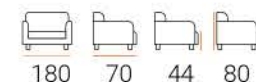

B 1260
(Bench-Single)

B 390
STRIPE BENCH

B 1500
BENCH

B 2000 BENCH

B 5000 BENCH

B 900 BENCH

B 320 BENCH

B 350 BENCH

B 1060 BENCH

B 800 BENCH

NIDUS WICKER BENCH

NIDUS WICKER BERGERE

B 300 BENCH

MARSEILLE (Bench-Single)

B 310 BENCH

VICTORIA BENCH

MELISA
(Sofa-Bergere)

JETSON BENCH

B 750 C BENCH

B 5000 C BENCH

ADELLA SINGLE

ADELLA DOUBLE

ADELLA TABLE

BOSTON
(Double-Single)