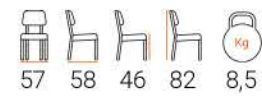

INDOOR CHAIRS

Our indoor chairs which are produced as metal and wooden with the diversities and ergonomic designs, can be used in almost any place.

SANDRA SWIVEL

CRISTIANA STRIPE

OTTO PLUS

LIVIA

FARAH PLUS
WICKER