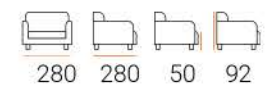

B 1260
(Bench-Single)

B 390
STRIPE BENCH

B 1500
BENCH

B 2000 BENCH

B 5000 BENCH

B 900 BENCH

B 320 BENCH

B 350 BENCH

B 1060 BENCH

B 800 BENCH

NIDUS WICKER BENCH

NIDUS WICKER BERGERE

B 300 BENCH

MARSEILLE (Bench-Single)

B 310 BENCH

VICTORIA BENCH

MELISA
(Sofa-Bergere)

JETSON BENCH

B 750 C BENCH

B 5000 C BENCH

ADELLA SINGLE

ADELLA DOUBLE

ADELLA TABLE

BOSTON
(Double-Single)