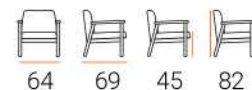

MELISA
(Sofa-Bergere)

JETSON BENCH

B 750 C BENCH

B 5000 C BENCH

ADELLA SINGLE

ADELLA DOUBLE

ADELLA TABLE

BOSTON
(Double-Single)

PAUL SINGLE

PAUL DOUBLE

PAUL TABLE

BOSTON ROPE
(Double-Single)

TELLO
(Double-Single)

BASEBALL
(Double-Single)

TELLO ROPE
(Double-Single)

CANNES
(Double-Single)