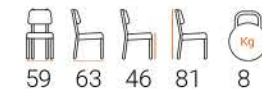

INDOOR CHAIRS

Our indoor chairs which are produced as metal and wooden with the diversities and ergonomic designs, can be used in almost any place.

SANDRA SWIVEL

CRISTIANA STRIPE

OTTO PLUS

LIVIA

FARAH PLUS
WICKER

53 46 46 82 7,5

ROME PLUS
WICKER

57 56 46 75 8

FARAH WICKER

45 46 46 82 7,5

ROME PLUS
STRIPE

57 56 46 75 8,5

ORELLA