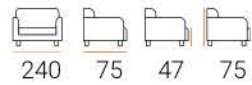

52 50 77 96 10

ODINA BAR

42 45 73 90 14

ALEDA BAR

50 45 79 93 13

GALLON BAR

53 64 75 123 10

CAMELLA BAR

48 51 74 85 12

PLANET BAR

VALDA SWIVEL BAR

TOR BAR

DIYA BAR

B 750 PLUS
BENCH

ARIZONA
BENCH

B 750 BENCH

B 1260
(Bench-Single)

B 390
STRIPE BENCH

B 1500
BENCH

B 2000 BENCH

B 5000 BENCH

B 900 BENCH

B 320 BENCH

B 350 BENCH