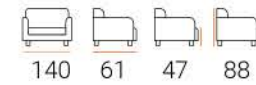

52 50 77 96 10

ODINA BAR

42 45 73 90 14

ALEDA BAR

50 45 79 93 13

GALLON BAR

53 64 75 123 10

CAMELLA BAR

48 51 74 85 12

PLANET BAR

VALDA SWIVEL BAR

TOR BAR

DIYA BAR

B 750 PLUS
BENCH

ARIZONA
BENCH

B 750 BENCH

B 1260
(Bench-Single)

B 390
STRIPE BENCH

B 1500
BENCH

B 2000 BENCH

B 5000 BENCH

B 900 BENCH

B 320 BENCH

B 350 BENCH