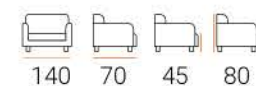

52 50 77 96 10

ODINA BAR

42 45 73 90 14

ALEDA BAR

50 45 79 93 13

GALLON BAR

53 64 75 123 10

CAMELLA BAR

48 51 74 85 12

PLANET BAR

VALDA SWIVEL BAR

TOR BAR

DIYA BAR

B 750 PLUS
BENCH

ARIZONA
BENCH

B 750 BENCH

B 1260
(Bench-Single)

B 390
STRIPE BENCH

B 1500
BENCH

B 2000 BENCH

B 5000 BENCH

B 900 BENCH

B 320 BENCH

B 350 BENCH